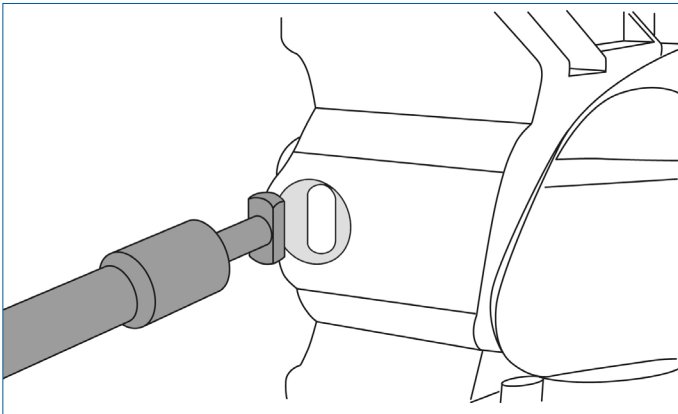

KL-0273-11

KN 9.47

DOOR HANDLE REMOVAL TOOL, VW

Applicable to VW-Audi, SEAT and ŠKODA vehicles such as: Audi Q2 (GA); VW Polo (AW), Golf Sportsvan (AM), Passat B8 (3G), Caddy IV (SA), Tiguan II (AD), Touran II (5T) etc.

The tool is designed to remove and install the cap on door handles. Allows the locking hook for the cap on the door handle to be released and locked quickly and professionally. Necessary to dismantle and mount door handles with cap.

Made in Germany

Technical Data:

Length:	205mm
---------	-------