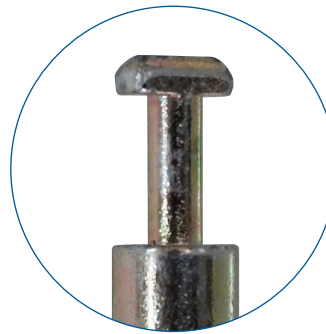

KL-0273-11

KN 9.47

DOOR HANDLE REMOVAL TOOL, VW

Applicable to VW-Audi, SEAT and ŠKODA vehicles such as: Audi Q2 (GA); VW Polo (AW), Golf Sportsvan (AM), Passat B8 (3G), Caddy IV (SA), Tiguan II (AD), Touran II (5T) etc.

The tool is designed to remove and install the cap on door handles. Allows the locking hook for the cap on the door handle to be released and locked quickly and professionally. Necessary to dismantle and mount door handles with cap.

Made in Germany

Technical Data:

Length:	205mm
---------	-------